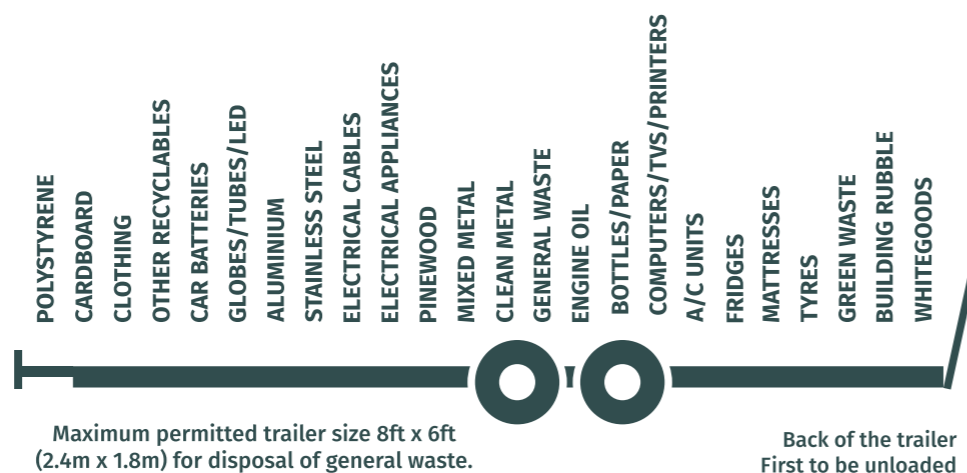

Be prepared and pack your trailer in the right order for your next trip to the Walliston Transfer Station

SITE LICENCE DOES NOT ALLOW US TO ACCEPT

Ammonia, asbestos, asphalt, bleach, car bodies, coolant (vehicle), chemicals and acids, explosives, tree stumps (greater than 300mm), nappies - used, fats or cooking oil, fertiliser, fire extinguishers, fibre cement panels /sheeting, flammable liquids and kerosene, lawn sod, sand, garden chemicals and poisons, kitty litter, liquids, gas bottles and cylinders, hardiflex panels / sheeting, needles and sharps, medical waste, flares, paints (solid or liquid), putrescible wastes, coffee rock, rocks, smoke detectors, super six panels, x-rays, EPIRBS