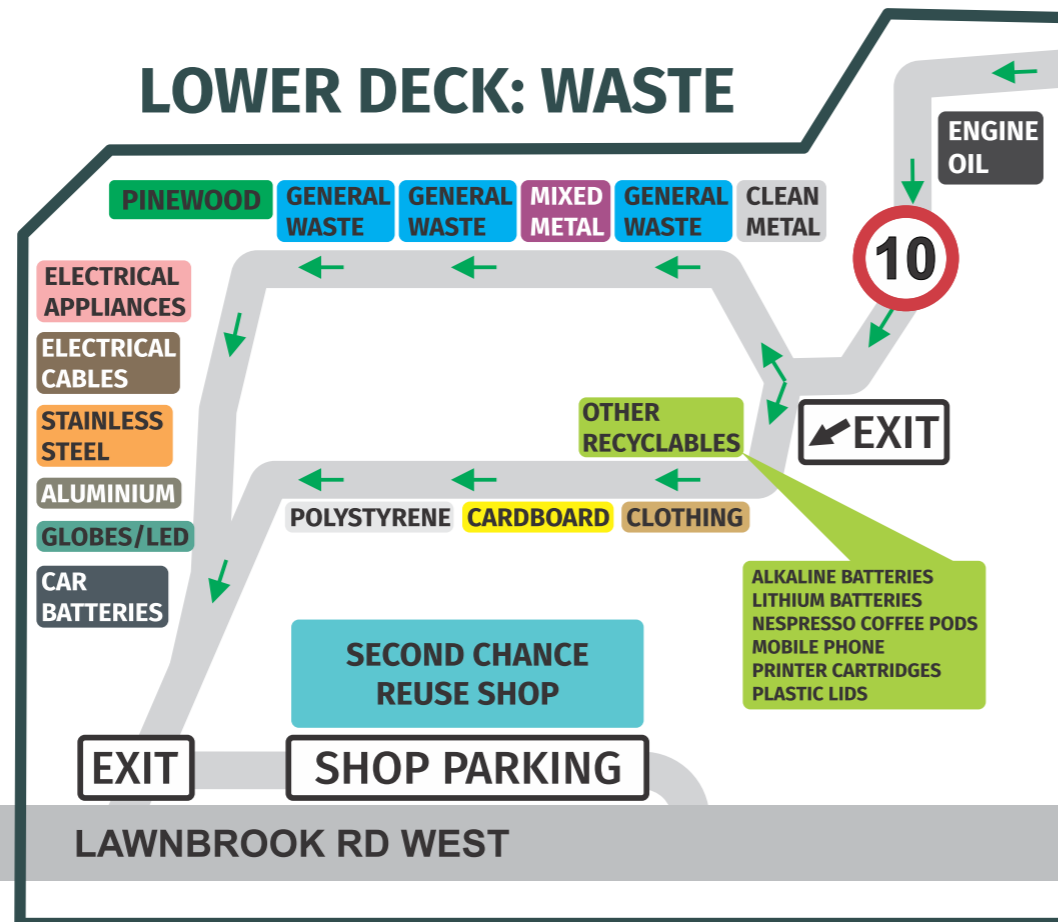

Be prepared and pack your trailer in the right order for your next trip to the Walliston Transfer Station

SITE LICENCE DOES NOT ALLOW US TO ACCEPT

Ammonia, asbestos, asphalt, bleach, car bodies, coolant (vehicle), chemicals and acids, explosives, tree stumps (greater than 300mm), nappies - used, fats or cooking oil, fertiliser, fire extinguishers, fibre cement panels /sheeting, flammable liquids and kerosene, lawn sod, sand, garden chemicals and poisons, kitty litter, liquids, gas bottles and cylinders, hardiflex panels / sheeting, needles and sharps, medical waste, flares, paints (solid or liquid), putrescible wastes, coffee rock, rocks, smoke detectors, super six panels, x-rays, EPIRBS

Aggressive behaviour or refusal to comply with the site rules will not be tolerated.

To gain access please ensure you bring:

Entry Pass and your proof of residency (e.g. Driver's Licence)

Entry Passes are NOT transferrable and are for residential use only. The person using the Entry Pass must reside at the listed address to gain entry to Walliston Transfer Station.

-  Follow site staff instructions.
-  Smile! This site is monitored by 24/7 security surveillance. Audio recording is in use.
-  10 Speed limit.
-  No smoking or fires.
-  Declare all waste.
-  No scavenging. Do not remove any materials from this site.