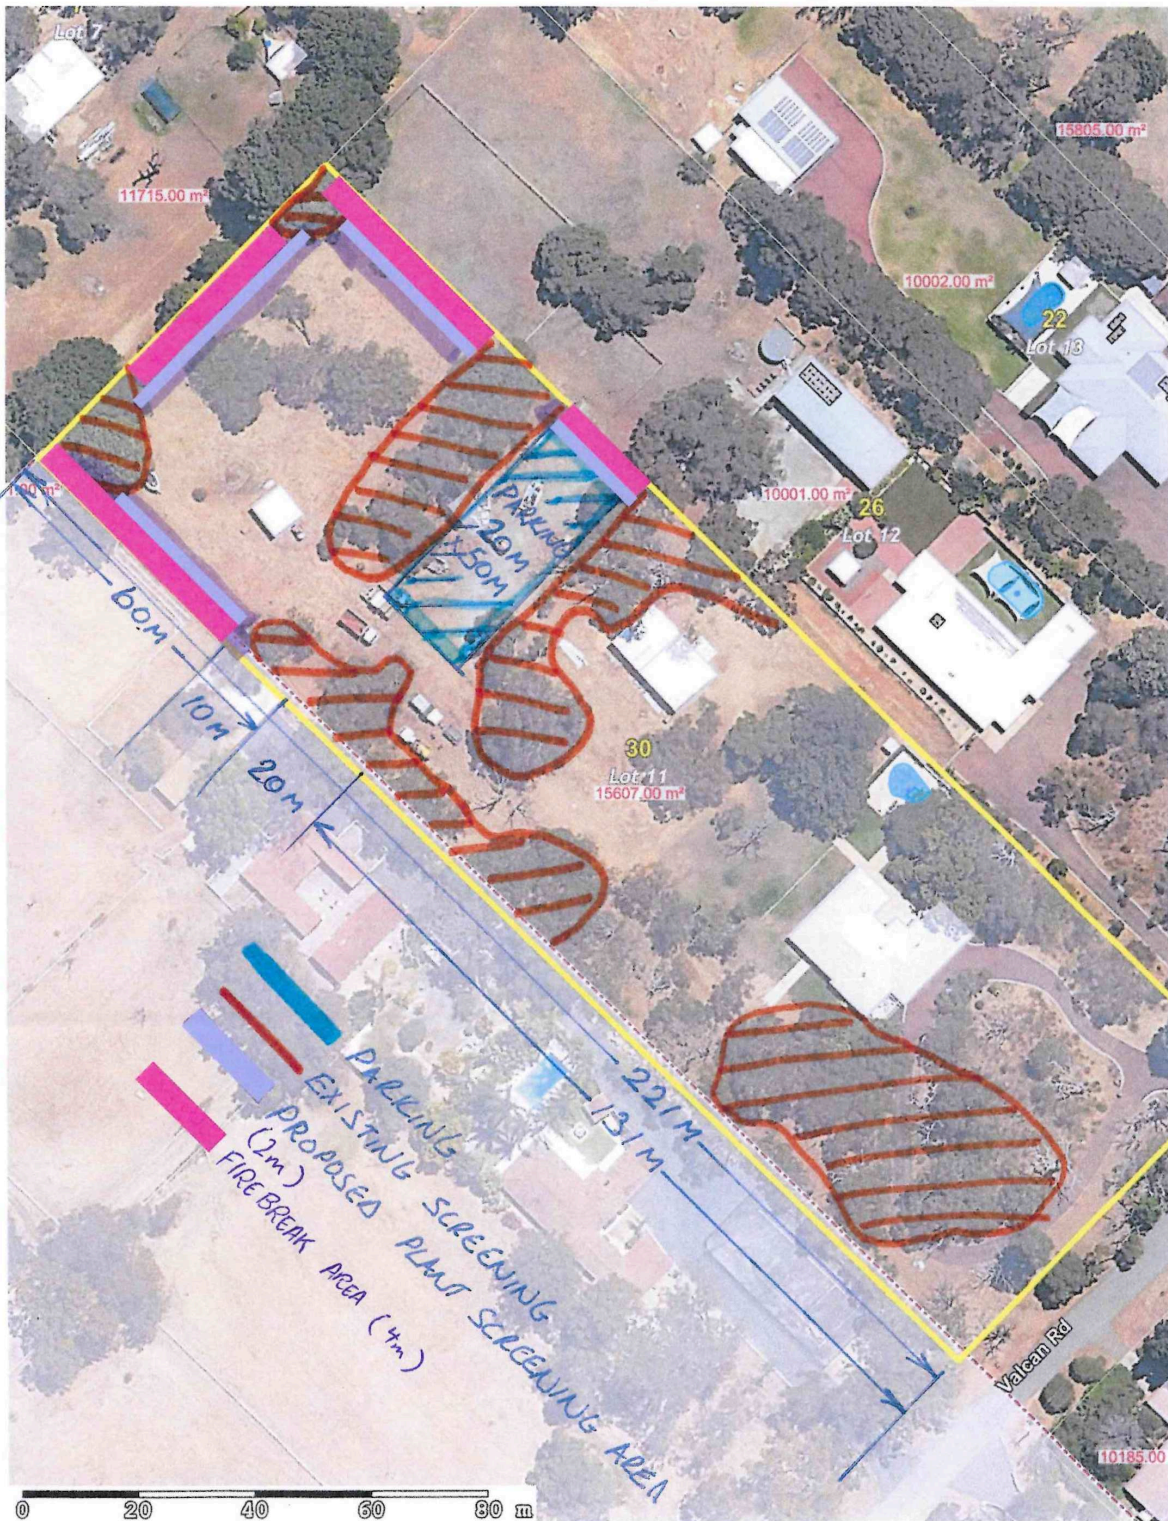

IntraMaps		Map created: 18-Feb-2025 4:29 PM

1:1000 (A4)
Horizontal Datum: Geocentric Datum of Australia (GDA94) Map Grid: Map Grid of Australia, Zone 50