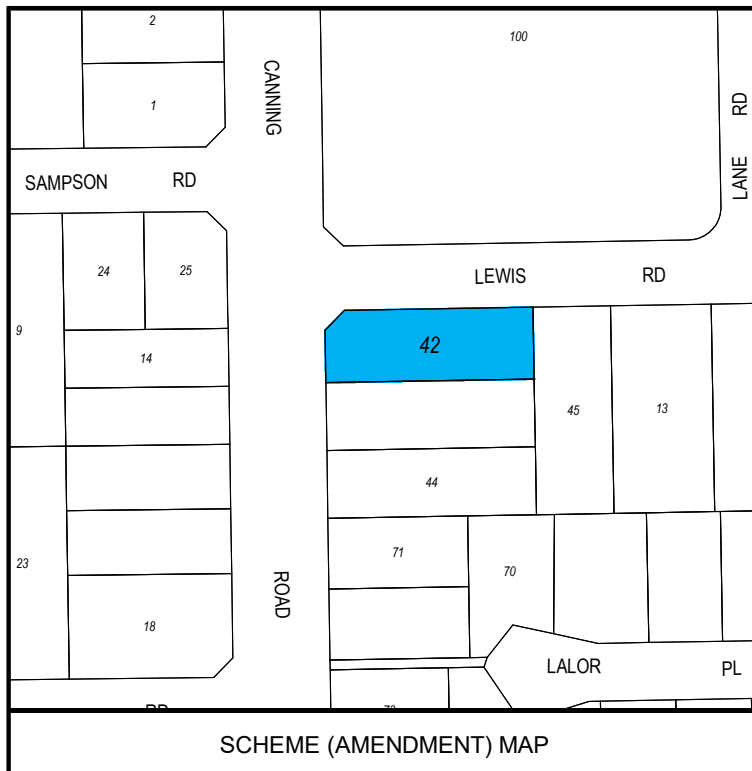

**CITY OF KALAMUNDA
LOCAL PLANNING SCHEME No. 3**

Planning and Development Act 2005

LEGEND

REGION SCHEME RESERVES (MRS)

 OTHER REGIONAL ROADS

LOCAL SCHEME ZONES

 COMMERCIAL

 RESIDENTIAL

OTHER CATEGORIES

 R CODES

 BUSHFIRE PRONE AREAS

 SCALE: 1:2000
 DATE: 17.10.2022

Amendment No.