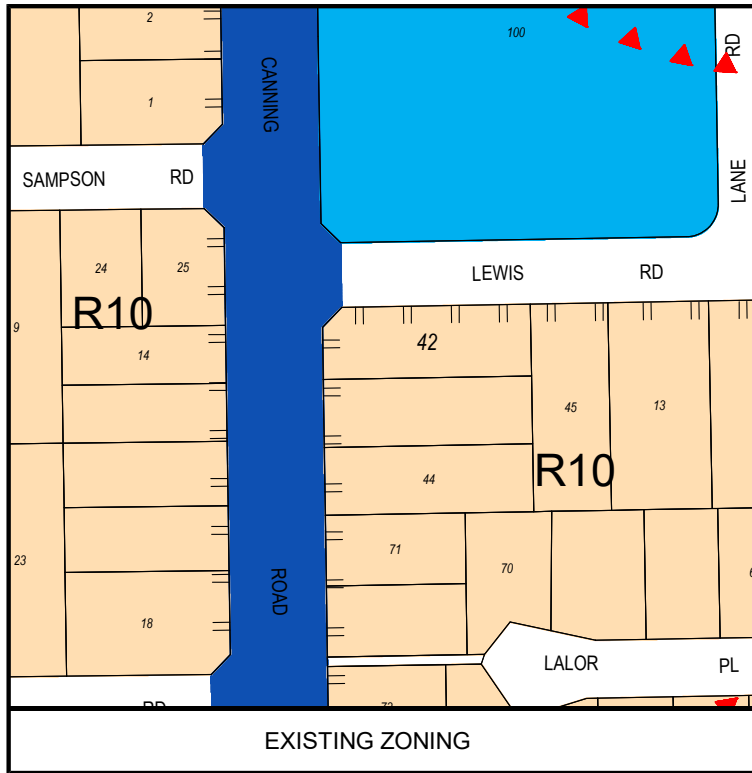

**CITY OF KALAMUNDA
LOCAL PLANNING SCHEME No. 3**

Planning and Development Act 2005

LEGEND

REGION SCHEME RESERVES (MRS)

OTHER REGIONAL ROADS

LOCAL SCHEME ZONES

COMMERCIAL

RESIDENTIAL

OTHER CATEGORIES

R CODES

BUSHFIRE PRONE AREAS