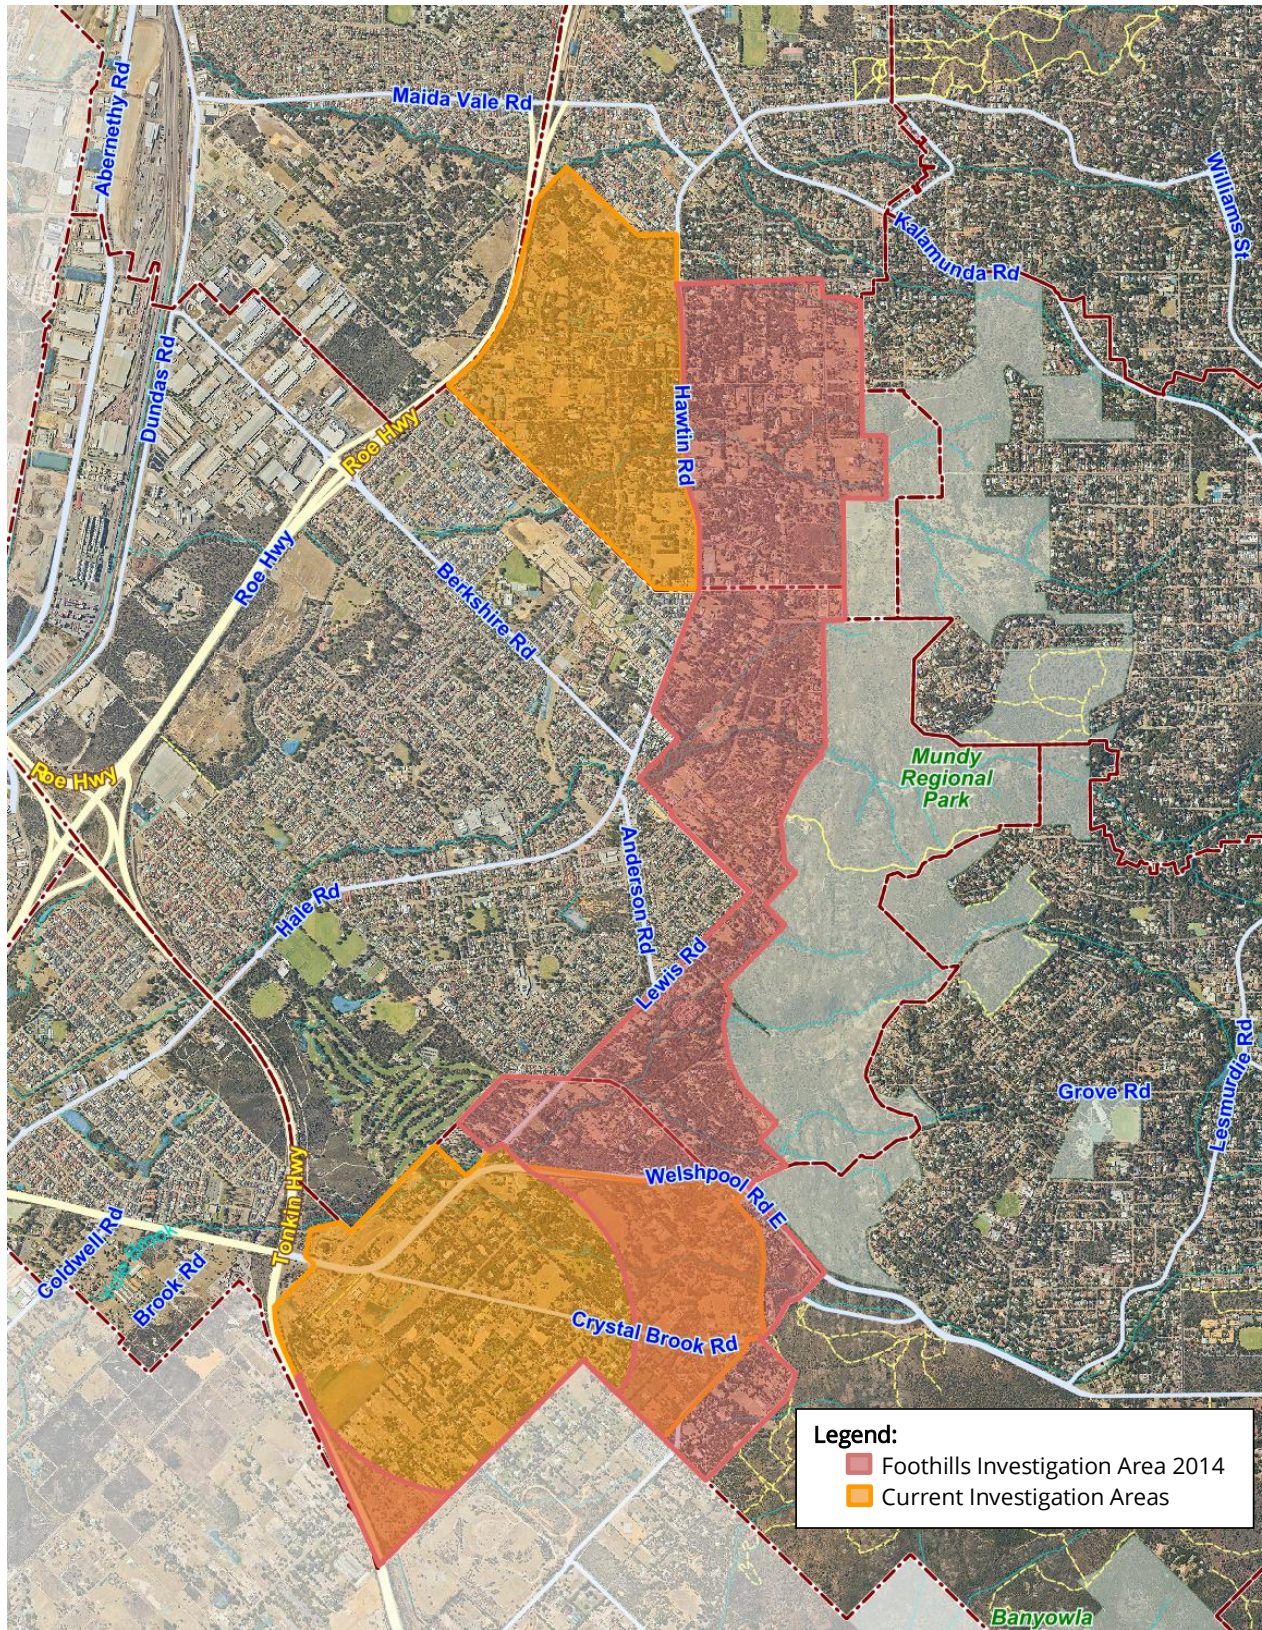

IntraMaps		Map Created: 24/06/2021
-----------	--	-----------------------------------

Legend:

- Foothills Investigation Area 2014
- Current Investigation Areas

Disclaimer: The City of Kalamunda accepts no responsibility for the accuracy of this image or the results of any actions taken when using this image. Based on information provided by and with the permission of the Western Australian Land Information Authority. © Landgate (2017)

Scale: 1:35000